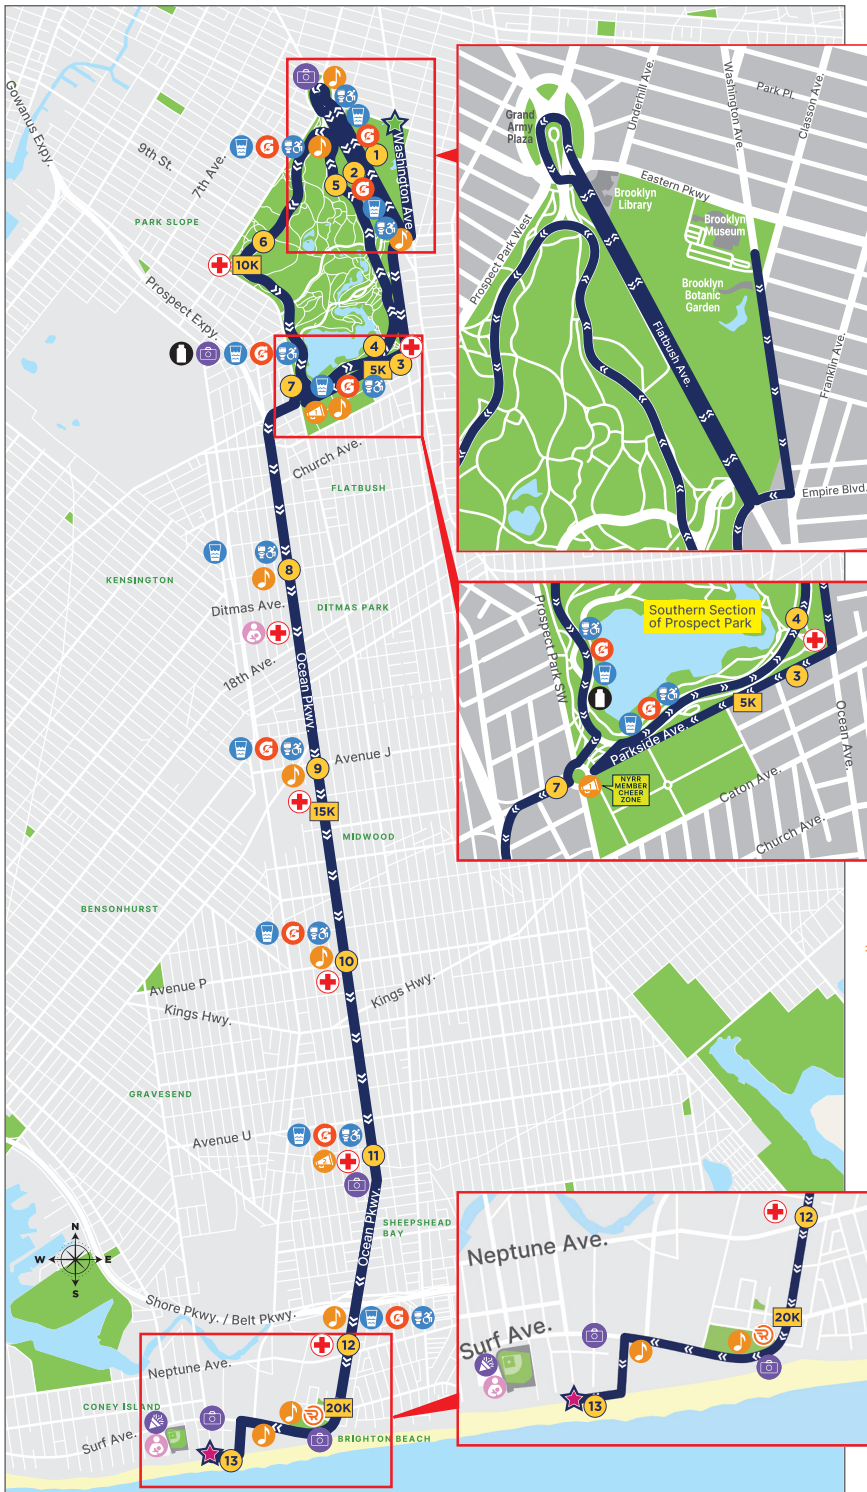

TRAFFIC ALERT

THURSDAY, MAY 14 – SATURDAY, MAY 16, 2026

Brooklyn Museum to Coney Island
12:00 AM – 3:00 PM

MAY 16, 2026 • 7:00 A.M.
#RBCBrooklynHalf

KEY

- Start
- Finish
- Course Route
- Mile Markers
- Kilometer Markers
- Water Stations
- Gatorade® Endurance Formula
- Toilets
- Maurten Gel Depot
- Entertainment
- Medical
- Lactation Station
- Sensory Space
- MarathonFoto
- After-Party at Maimonides Park
- Boardwalk Kids Run at the RBC Brooklyn Half Start and Finish
- Membership Cheer Zone: Machate Circle (Mile 7)
- New Balance Cheer Zone: Ocean Parkway and Avenue W (Mile 11)

STREET CLOSURES/NO PARKING • STREET CLOSURES/NO PARKING • STREET CLOSURES/NO PARKING