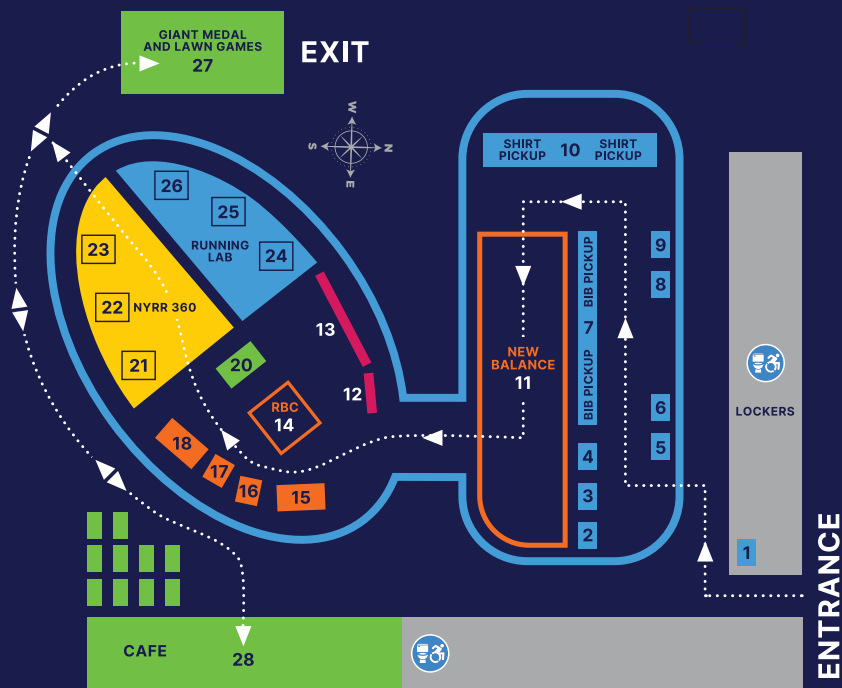

### RACE-DAY ESSENTIALS

ASL Interpreters	1
Athletes With Disabilities (AWD)	2
Bib Lookup	8
General Bib Pickup	7
Lactation Support	9
Rising New York Road Runners	6
Runner Support	8
Shirt Pickup	10
Team for Climate	5
Team for Kids	4
VIP Runners	3

### OFFICIAL PARTNERS & EXHIBITORS

Fleet Feet	18
Knockaround	16
Maurten	17
New Balance	11

RBC	14
SHOKZ	15

### NAME WALLS

Runner Name Wall	13
Virtual Name Wall	12

### AMENITIES

Cafe	28
Coffee Cart	20
Giant Medal and Lawn Games	27